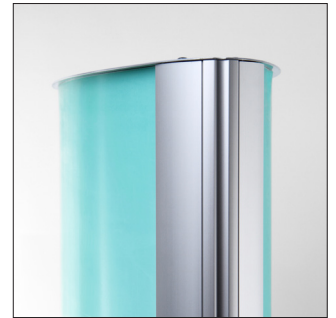

PRODUCT SHEET

ARCUATO® Poster Light Column

ARCUATO® Poster Light Column

Double sided freestanding curved light column, using snap profiles to the sides giving an easy exchange of posters. With silver EPC finish head and base plates the Arcuato totem offers a high impact, eye catching solution to carry your advertising message.

PRODUCT SHEET

ARCUATO® Poster Light Column

PRODUCT SHEET

ARCUATO® Poster Light Column

ARTICLE CODE	EAN / GTIN	POSTER SIZE	VISIBLE SIZE	SIZE (A x B x C)	NET WEIGHT	LIGHTNING
ARTIKELNUMMER	EAN / GTIN	PLAKATFORMAT	SICHTMAß	GRÖßE (A x B x C)	NETTO GEWICHT	LICHT
TL1xA1	8595578310580	A1 (594 x 841 mm)	574 x 841 mm	654 x 856 x 350 mm	17,64 kg	2 x 16 W
TL2xA1	8595578310597	2xA1 (594 x 1682 mm)	574 x 1682 mm	654 x 1697 x 350 mm	25,59 kg	1 x 58 W
TL2x70x100	8595578310603	700 x 2000 mm	680 x 2000 mm	760 x 2015 x 420 mm	34,97 kg	2 x 36 + 2 x 18 W
TL1xA1LED	8595578310610	A1 (594 x 841 mm)	574 x 841 mm	654 x 856 x 350 mm	14,84 kg	36 W
TL2xA1LED	8595578310627	2xA1 (594 x 1682 mm)	574 x 1682 mm	654 x 1697 x 350 mm	19,69 kg	36 W
TL2x70x100LED	8595578310634	700 x 2000 mm	680 x 2000 mm	760 x 2015 x 420 mm	25,89 kg	60 W